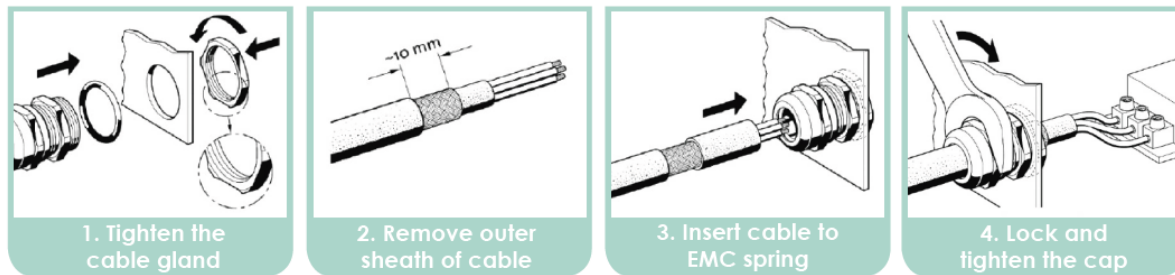

# CY Cable EMC IP68 Nickel Plated Brass Metric Glands

Eland Part No	Routeco Part no	<a href="#">Link</a>	Thread	Clamp range	Thread length
V0302011GR000	CY2C0.75	<a href="#">EMC2-M16</a>	M16	4-8mm	7mm
V0302021GR000	CY2C1.0	<a href="#">EMC2-M16</a>	M16	4-8mm	7mm
V0302031GR000	CY2C1.5	<a href="#">EMC2-M20</a>	M20	6-12mm	8mm
V0303011GR000	CY3C0.75	<a href="#">EMC2-M16</a>	M16	6-12mm	8mm
V0303021GR000	CY3C1.0	<a href="#">EMC2-M20</a>	M20	6-12mm	8mm
V0303031GR000	CY3C1.5	<a href="#">EMC2-M20</a>	M20	6-12mm	8mm
V0304011GR000	CY4C0.75	<a href="#">EMC2-M20</a>	M20	6-12mm	8mm
V0304021GR000	CY4C1.0	<a href="#">EMC2-M20</a>	M20	6-12mm	8mm
V0304031GR000	CY4C1.5	<a href="#">EMC2-M20</a>	M20	6-12mm	8mm